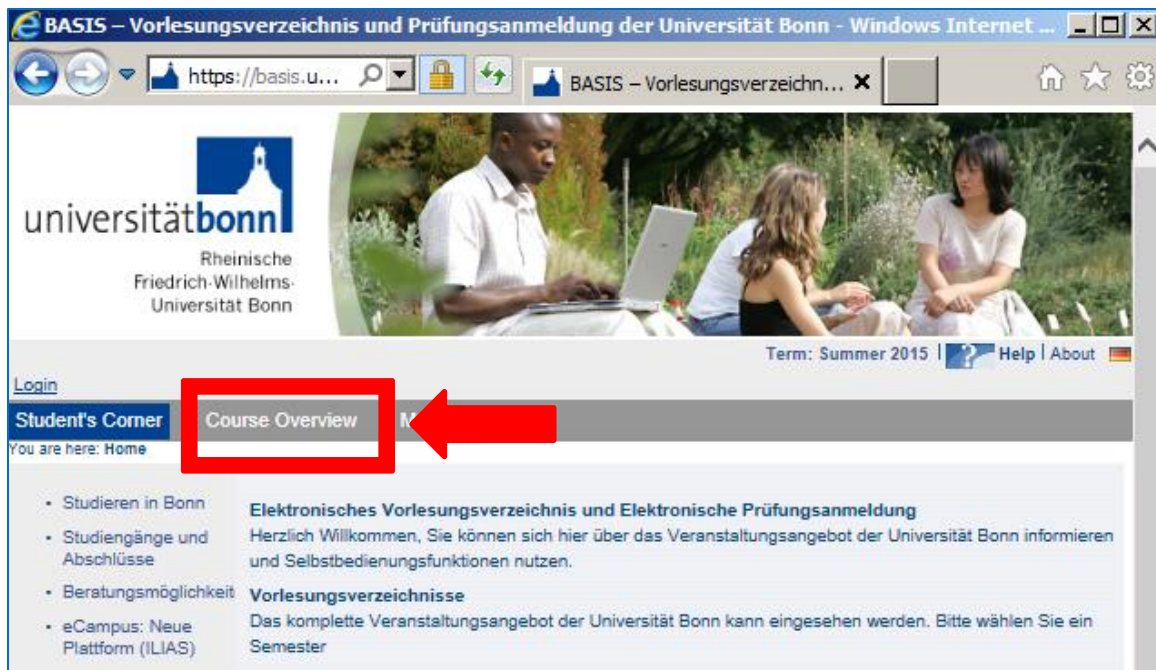

STEP 2: Select „Course Overview“.