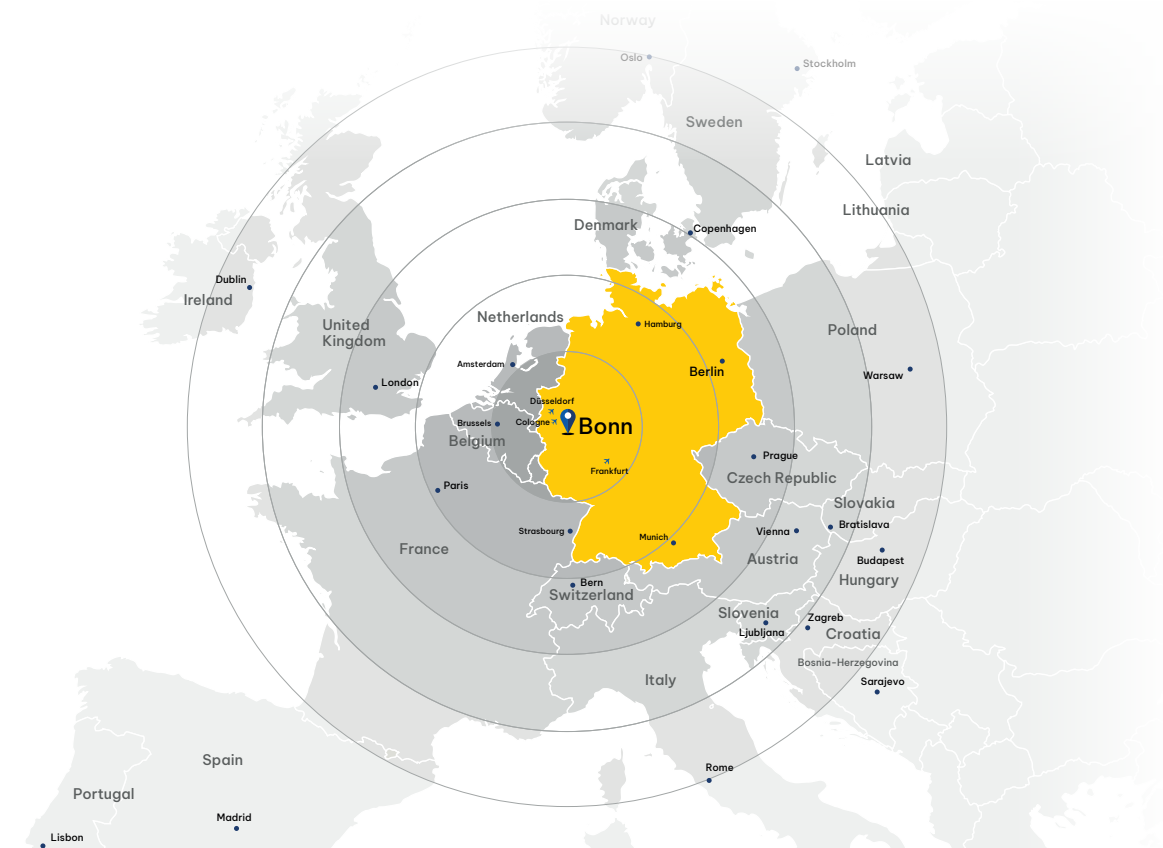

In the Heart of Europe

Bonn is more than just a place to study or do research—it's an international city with a global outlook. Located on the banks of the river Rhine, Bonn offers a unique blend of academic excellence, global diplomacy and the welcoming atmosphere of a lively university town.

The University of Bonn is one of Germany's most prestigious research universities. With over 4,800 international students and 1,800 doctoral candidates from more than 140 countries, it is a hub of cultural diversity and intellectual exchange. The University's global networks, including over 300 partner universities worldwide, offer students and researchers countless opportunities for international collaboration, joint degrees and mobility.

As Germany's United Nations City, Bonn is home to 27 UN institutions and over 150 international organizations and NGOs. The city's vibrant lifestyle, rich cultural heritage, and high quality of life make it a perfect place to live and learn. From Beethoven's birthplace and world-class museums to lively street cafés, festivals and the famous Carnival—life in Bonn is as inspiring outside the classroom as it is within.

Experience a global campus at the University of Bonn—where excellent study and innovative research shape the future!