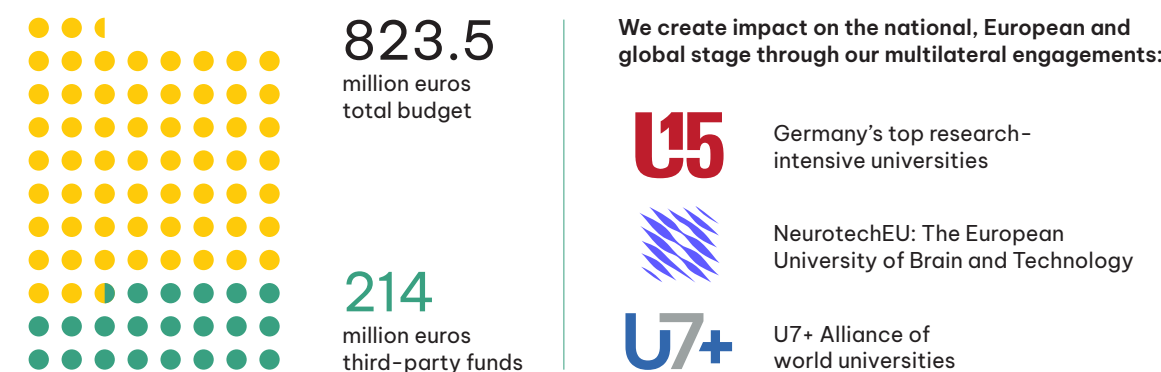

University of Excellence

University of Bonn

Shaping the Future through Excellence

International Office
of the University of Bonn

Cutting-edge research

In the Heart of Europe

Bonn is more than just a place to study or do research—it's an international city with a global outlook. Located on the banks of the river Rhine, Bonn offers a unique blend of academic excellence, global diplomacy and the welcoming atmosphere of a lively university town.

The University of Bonn is one of Germany's most prestigious research universities. With over 4,800 international students and 1,800 doctoral candidates from more than 140 countries, it is a hub of cultural diversity and intellectual exchange. The University's global networks, including over 300 partner universities worldwide, offer students and researchers countless opportunities for international collaboration, joint degrees and mobility.

As Germany's United Nations City, Bonn is home to 27 UN institutions and over 150 international organizations and NGOs. The city's vibrant lifestyle, rich cultural heritage, and high quality of life make it a perfect place to live and learn. From Beethoven's birthplace and world-class museums to lively street cafés, festivals and the famous Carnival—life in Bonn is as inspiring outside the classroom as it is within.

Experience a global campus at the University of Bonn—where excellent study and innovative research shape the future!

A History of Innovation

We combine 200 years of academic excellence with a cosmopolitan and intercultural ethos. As a leading global university, we believe in forward-thinking innovation and outstanding academic programs.