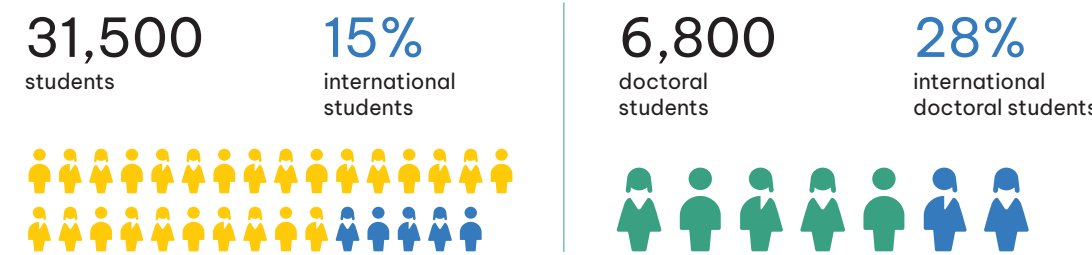

A History of Innovation

We combine 200 years of academic excellence with a cosmopolitan and intercultural ethos. As a leading global university, we believe in forward-thinking innovation and outstanding academic programs.